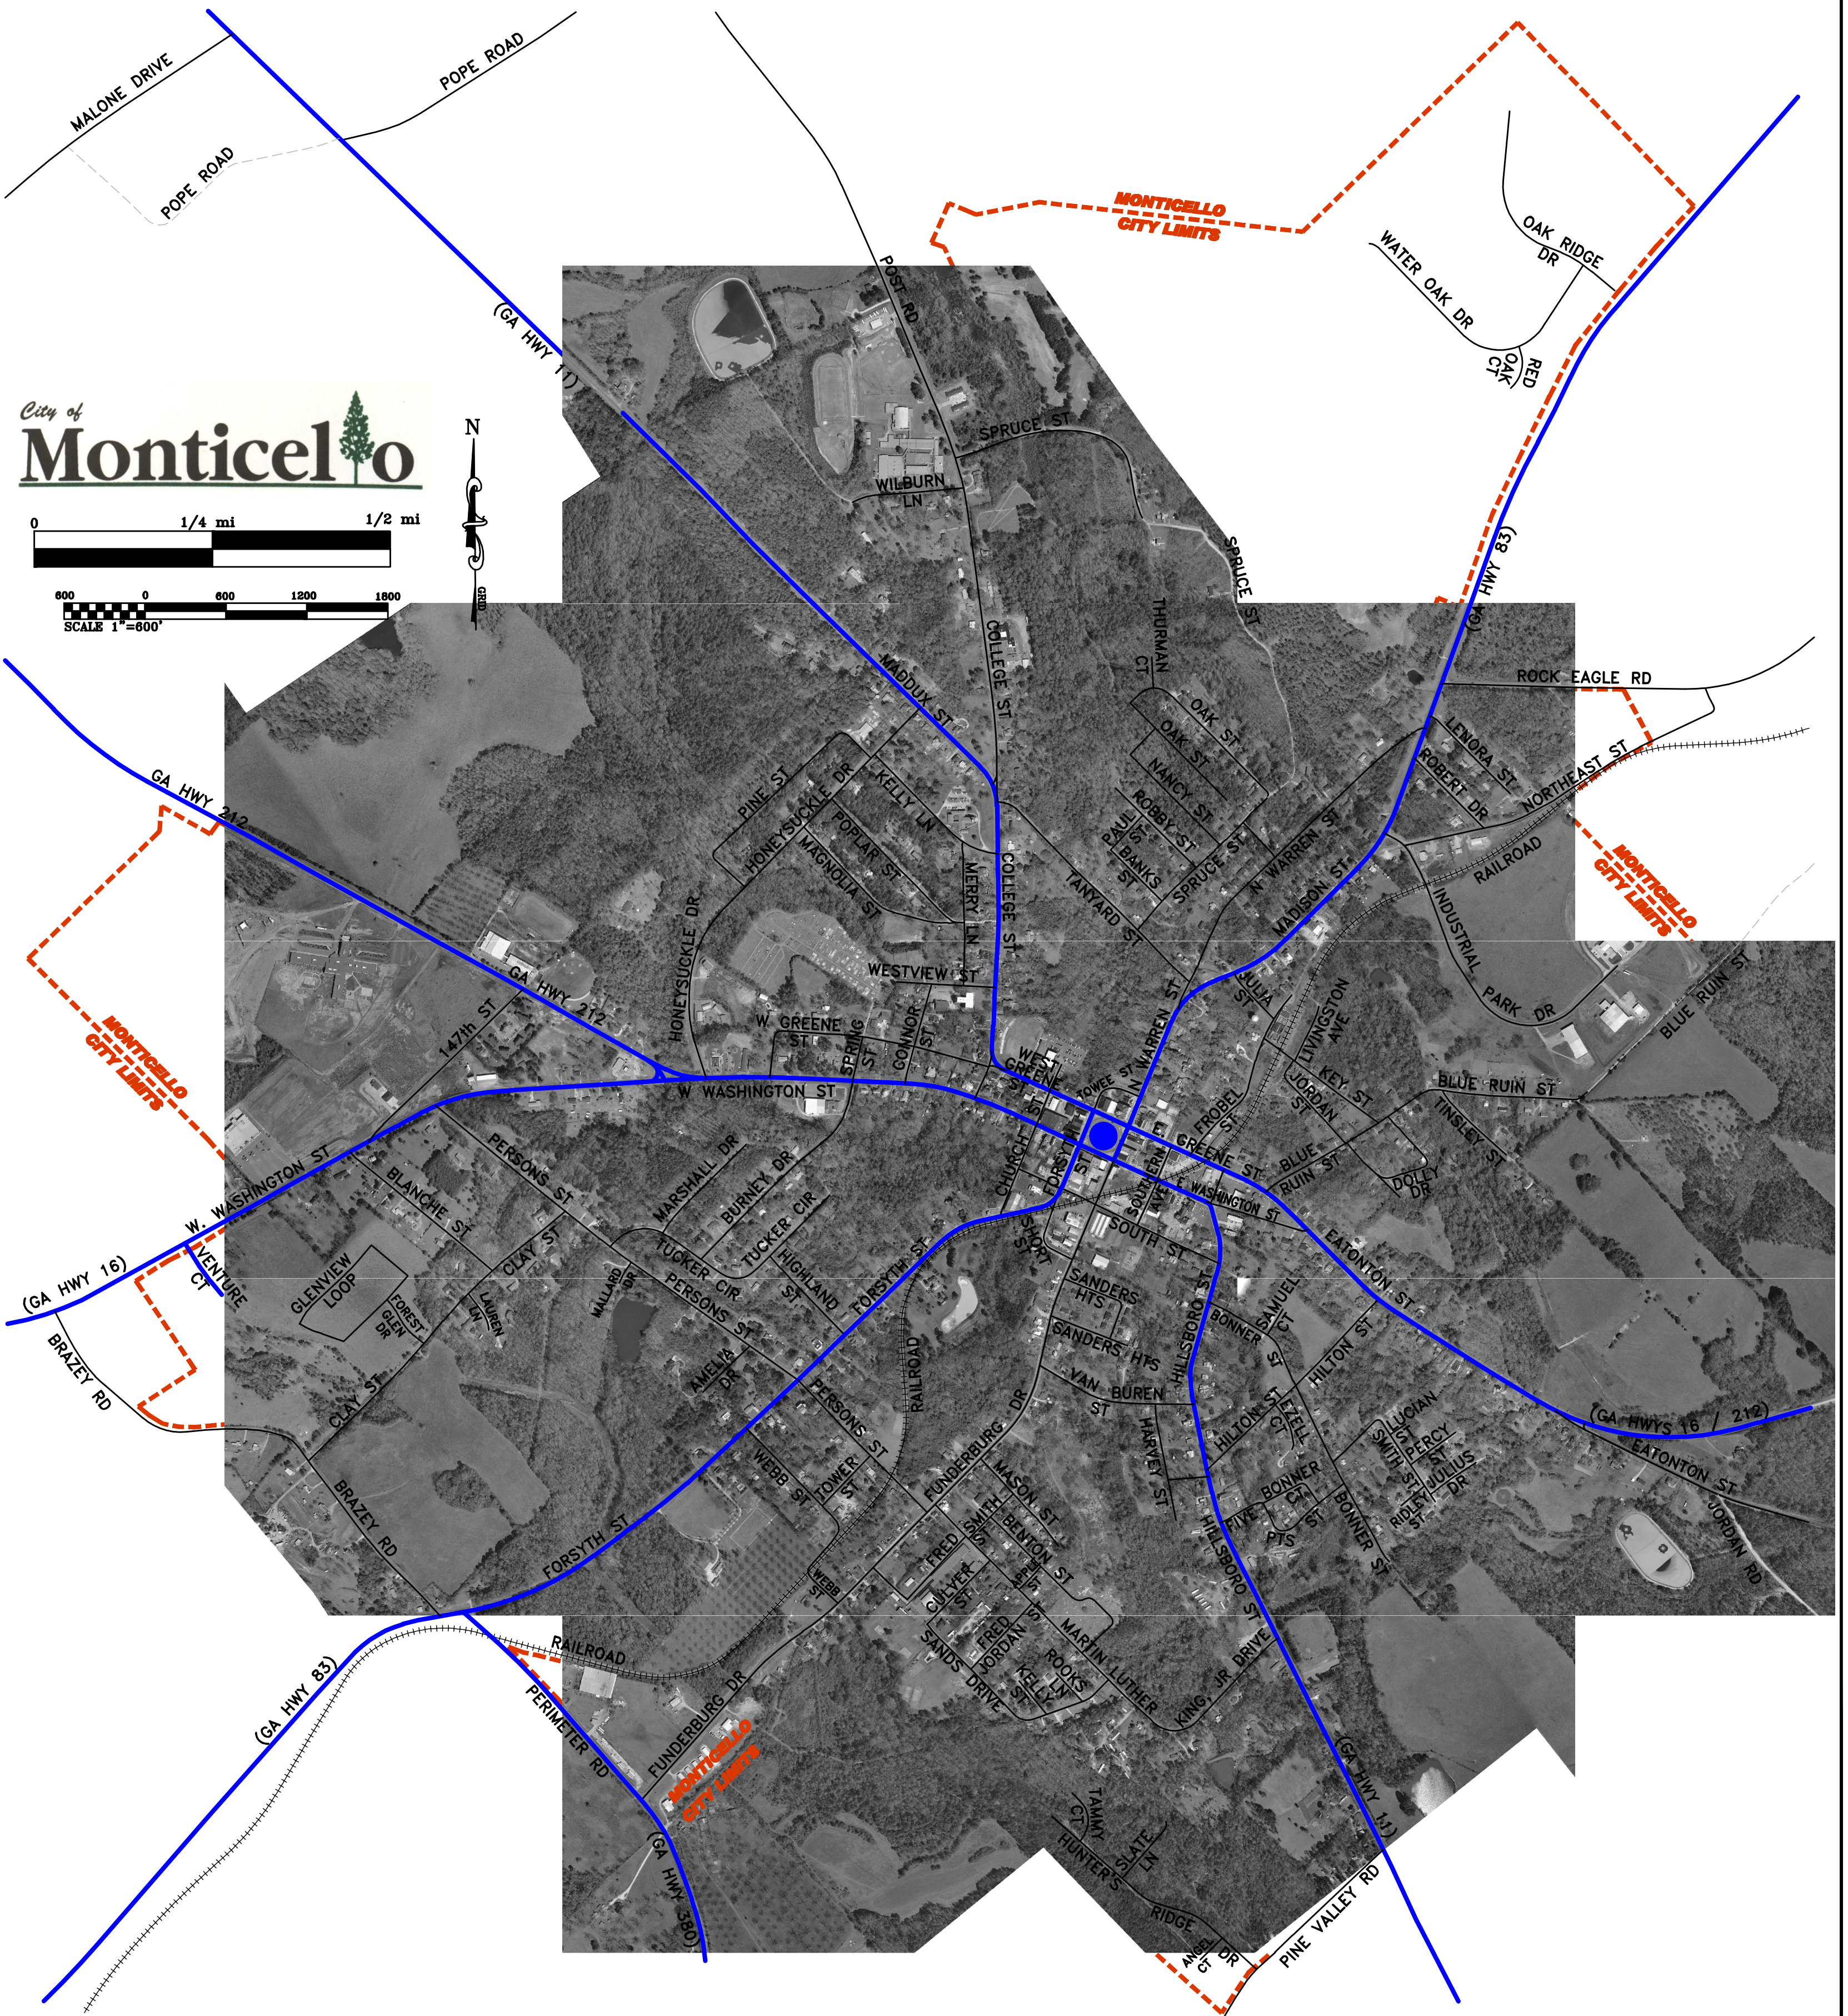

City of **Monticello**

Rev	Revision Description	Date
0	Initial Issue	11/17/10

Drawn: ROJ Checked: ROJ Scale:

City of Monticello, Georgia

STREET MAP
UPDATED NOVEMBER 17, 2010